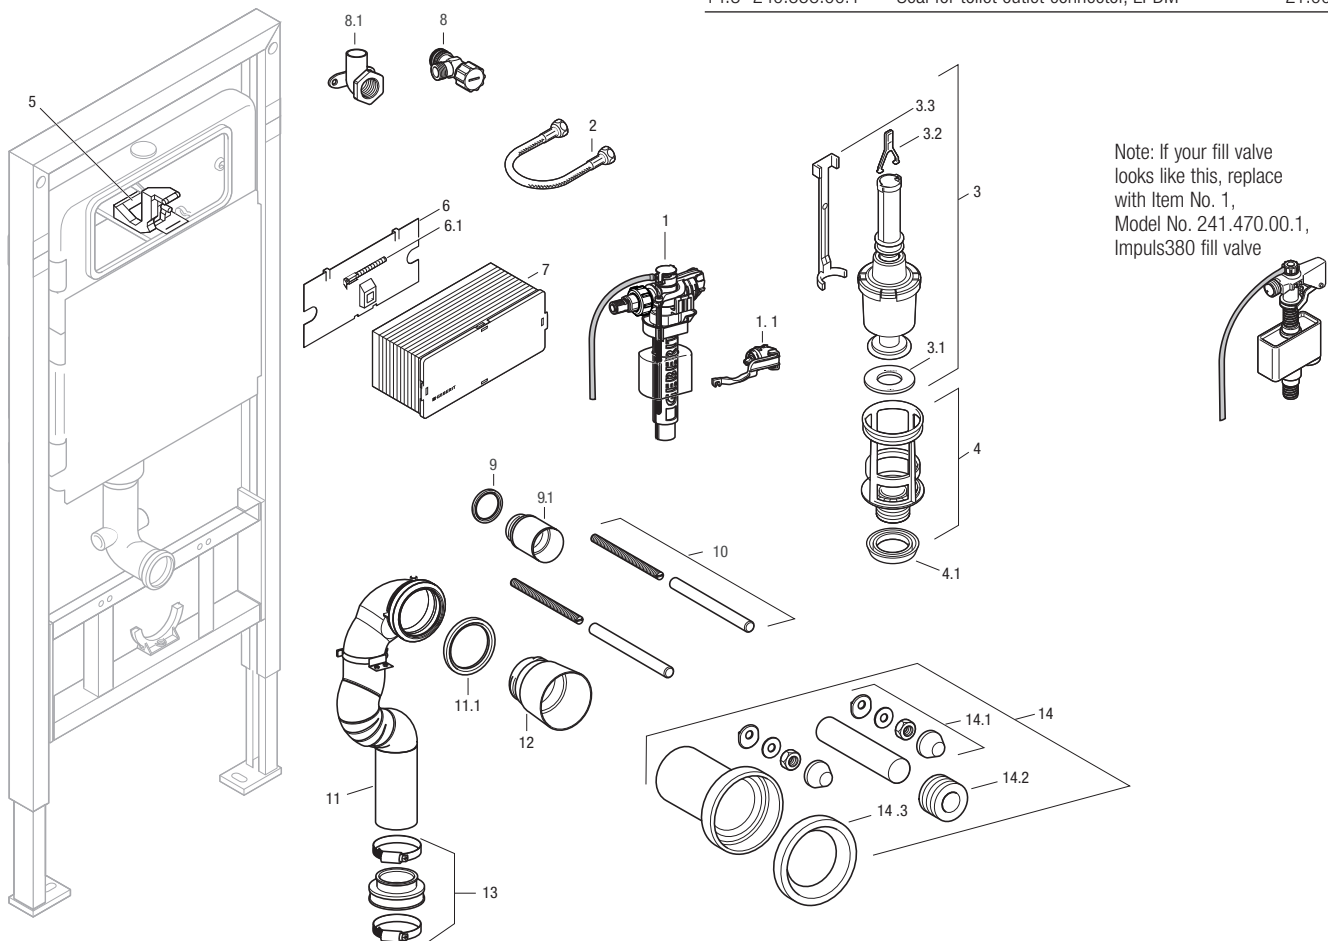

Item No.	Model No.	Description	List Price
7	240.233.00.1	Mud guard protection housing for Highline, 200F, Twinline, Plastic	$19.00
8	240.853.00.1	Supply angle Stop	14.00
8.1	240.851.00.1	Drop Ear Elbow, Copper	11.00
9	362.771.00.1	Seal for concealed flush pipe, EPDM	2.00
9.1	362.796.92.1	Protection plug, Plastic	5.00
10	240.780.00.1	Threaded rods for wall-mounted toilet installation, Steel	19.00
11	240.856.00.1	Waste fitting outlet bend for Tessera, Plastic	78.00
11.1	240.592.00.1	Seal for outlet bends, EPDM	19.00
12	853.617.92.1	Protection plug, Plastic	4.00
13	240.857.00.1	Flexible waste fitting coupling kit	39.00
14	241.539.DY.1	Connector set for wall-hung toilets with mounting hardware (bowl installation kit), HDPE, Matte Chrome cover caps	39.00
14.1	240.751.11.1	Cover caps with leveling washer, Plastic, Alpine White	14.00
14.2	119.668.00.1	Seal for supply inlet tube, EPDM	2.00
14.3	240.858.00.1	Seal for toilet outlet connector, EPDM	21.00

* Inactive since 12/05

10/09