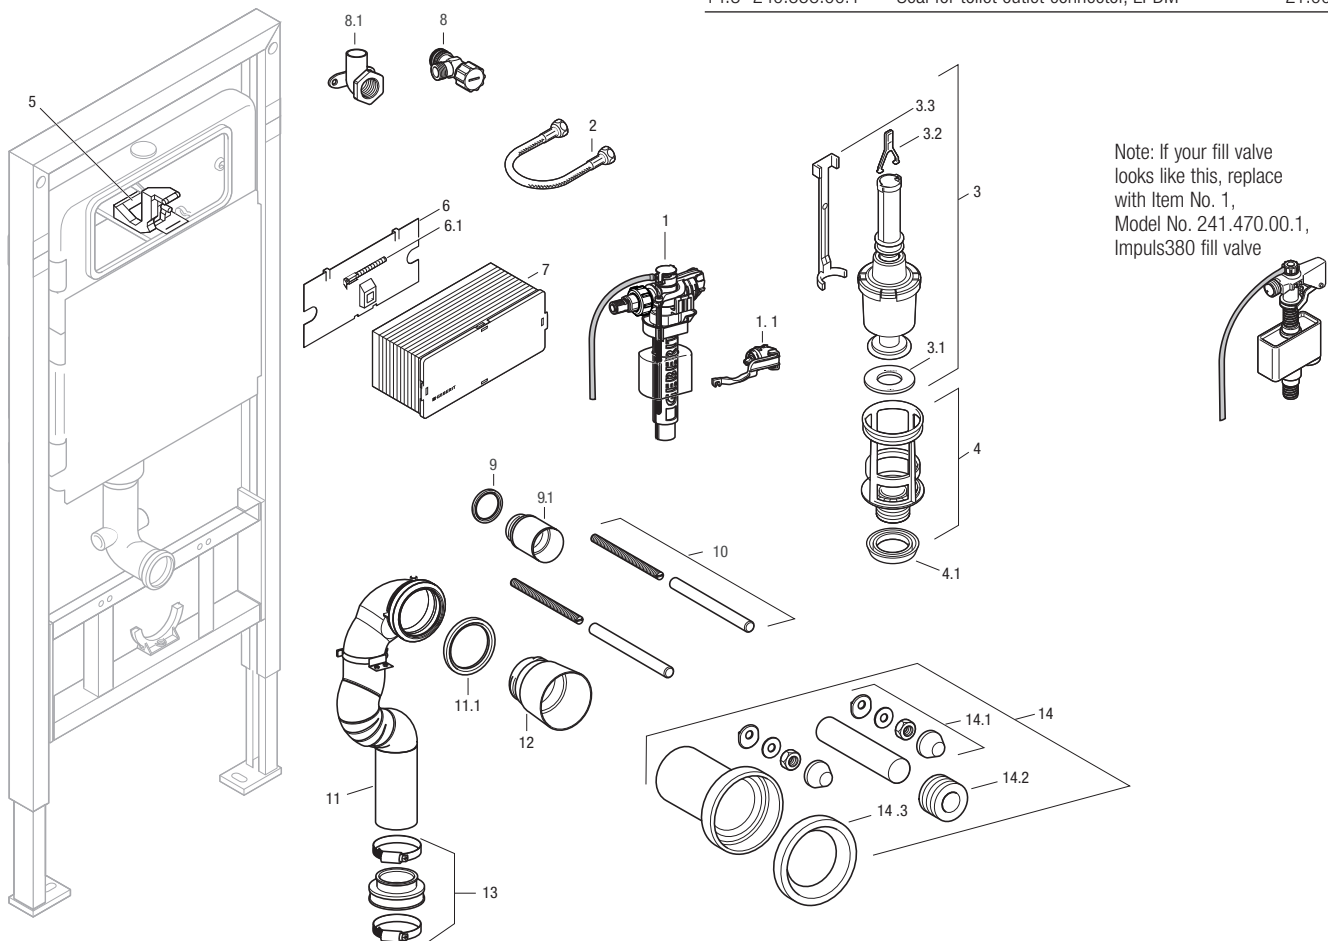

# Tessera™ Wall-Hung Syphonic Toilet Carrier

## Replacement Parts for Tessera™ Wall-Hung Syphonic Toilet Carrier 111.816.00.1\*

Item No.	Model No.	Description	List Price
1	241.470.00.1	Impuls380 Fill valve with refill for concealed tanks	\$26.00
1.1	240.771.00.1	Seal kit for Impuls380 fill valve	11.00
2	240.069.00.1	Connection hose for concealed tank	16.00
3	240.114.00.1	Flush valve Universal for concealed tank	30.00
3.1	816.418.00.1	Flat gasket for flush valve	2.00
3.2	241.167.00.1	Yoke set for flush valves	9.00
3.3	241.170.00.1	Fixing bracket for Universal flush valve	9.00
4	240.195.00.1	Valve seat basket for flush valve	6.00
4.1	240.282.00.1	U-cup seal for valve basket	2.00
5	240.076.00.1	Flush actuator gear box	6.00
6	240.073.00.1	Splash guard protection cover for Highline and 200F	6.00
6.1	240.074.00.1	Actuator rod for Twinline, 200F, Highline	2.00

Item No.	Model No.	Description	List Price
7	240.233.00.1	Mud guard protection housing for Highline, 200F, Twinline, Plastic	\$19.00
8	240.853.00.1	Supply angle Stop	14.00
8.1	240.851.00.1	Drop Ear Elbow, Copper	11.00
9	362.771.00.1	Seal for concealed flush pipe, EPDM	2.00
9.1	362.796.92.1	Protection plug, Plastic	5.00
10	240.780.00.1	Threaded rods for wall-mounted toilet installation, Steel	19.00
11	240.856.00.1	Waste fitting outlet bend for Tessera, Plastic	78.00
11.1	240.592.00.1	Seal for outlet bends, EPDM	19.00
12	853.617.92.1	Protection plug, Plastic	4.00
13	240.857.00.1	Flexible waste fitting coupling kit	39.00
14	241.539.DY.1	Connector set for wall-hung toilets with mounting hardware (bowl installation kit), HDPE, Matte Chrome cover caps	39.00
14.1	240.751.11.1	Cover caps with leveling washer, Plastic, Alpine White	14.00
14.2	119.668.00.1	Seal for supply inlet tube, EPDM	2.00
14.3	240.858.00.1	Seal for toilet outlet connector, EPDM	21.00