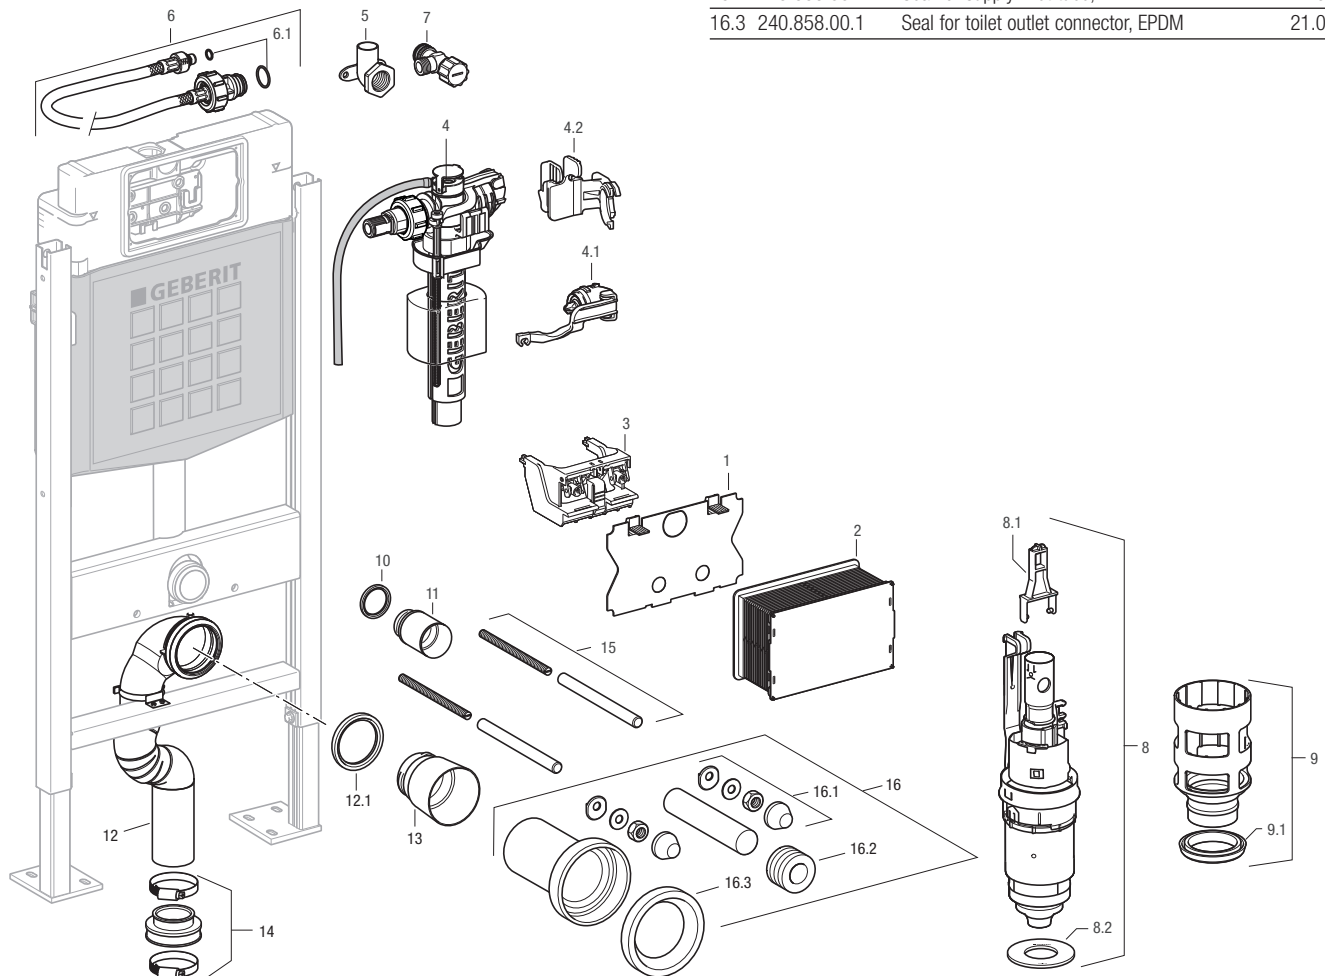

# Tessera™ Wall-Hung Syphonic Toilet Carrier

## Replacement Parts for Tessera™ Wall-Hung Syphonic Toilet Carrier 111.336.00.1\* and 111.336.00.2\*

Item No.	Model No.	Description	List Price
1	240.930.00.1	Splash guard protection cover for UP300	\$6.00
2	240.931.00.1	Mud guard protection housing for UP300, Plastic	9.00
3	241.829.00.1	Flush actuator gear box	6.00
4	241.470.00.1	Impuls380 Fill valve for concealed tanks	26.00
4.1	240.771.00.1	Seal kit for Impuls380 fill valve	11.00
4.2	240.923.00.1	Fixation clip for filling valve	6.00
5	240.851.00.1	Drop Ear Elbow, copper	11.00
6	240.921.00.1	Connection hose for concealed tank, 3/8"	14.00
	241.854.00.1	Connection hose for concealed tank, 3/8" – dezincification resistant for salt water	21.00
6.1	240.922.00.1	Seal kit for braided hose, EPDM O-Ring	9.00
7	240.853.00.1	Supply angle Stop	14.00
8	240.852.00.1	Single-flush valve for concealed tank	30.00
8.1	240.854.00.1	Yoke set for flush valves	14.00
8.2	816.418.00.1	Flat gasket for flush valve	2.00

Item No.	Model No.	Description	List Price
9	241.859.00.1	Valve seat basket and noise bushing for flush valve	\$9.00
9.1	241.868.00.1	U-cup seal for valve basket	2.00
10	362.771.00.1	Seal for concealed flush pipe, EPDM	2.00
11	362.796.92.1	Protection plug, Plastic	5.00
12	240.856.00.1	Waste fitting outlet bend for Tessera, Plastic	78.00
12.1	240.592.00.1	Seal for outlet bends, EPDM	19.00
13	853.617.92.1	Protection plug, Plastic	4.00
14	240.857.00.1	Flexible waste fitting coupling kit	39.00
15	240.780.00.1	Threaded rods for wall-mounted toilet installation, Steel	19.00
16	241.539.DY.1	Connector set for wall-hung toilets with mounting hardware (bowl installation kit), HDPE, Matte Chrome cover caps	39.00
16.1	240.751.11.1	Cover caps with leveling washer, Plastic, Alpine White	14.00
16.2	119.668.00.1	Seal for supply inlet tube, EPDM	2.00
16.3	240.858.00.1	Seal for toilet outlet connector, EPDM	21.00