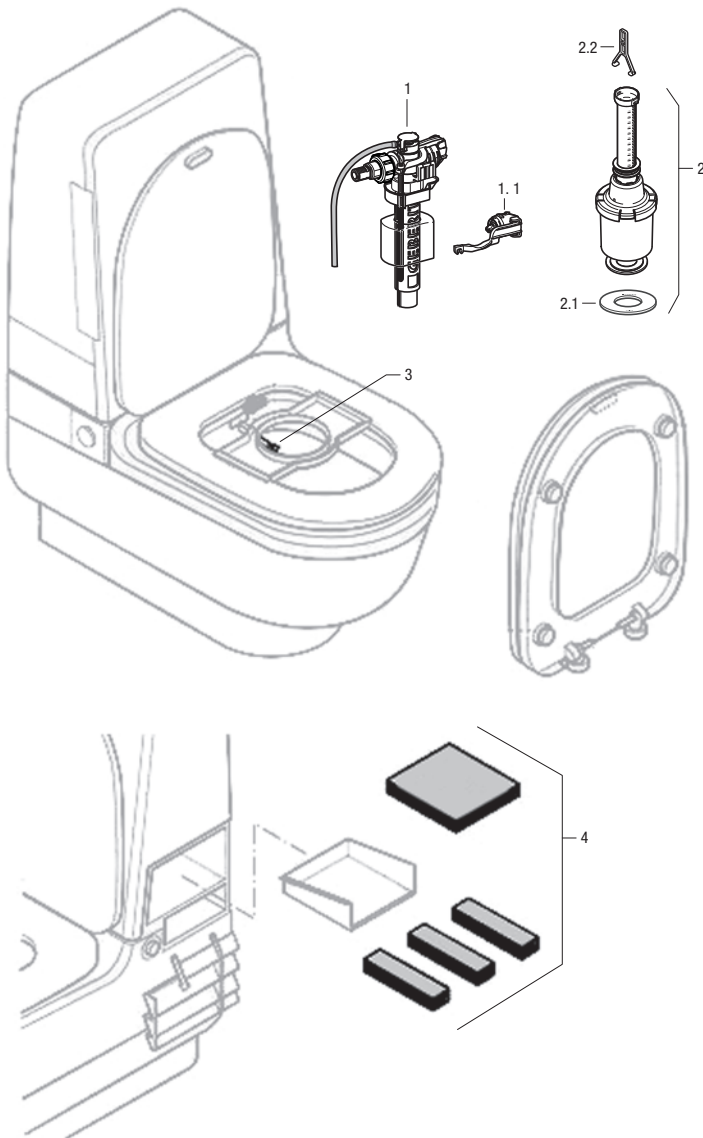

Balena 7000 Dusch – Water Closet Shower Toilet

Replacement Parts for Balena 7000 Dusch – Water Closet Shower Toilet

Item No.	Model No.	Description	List Price
1	241.469.00.1	Impuls380 Fill valve for concealed tanks	24.00
1.1	240.771.00.1	Seal kit for Impuls380 fill valve	11.00
2	240.113.00.1	Flush valve Universal for concealed tank	26.00
2.1	816.418.00.1	Flat gasket for flush valve	2.00
2.2	241.167.00.1	Yoke set for flush valves	9.00
3	249.013.00.1	Spray arm nozzle	100.00
4	249.000.00.1	Filter	28.00